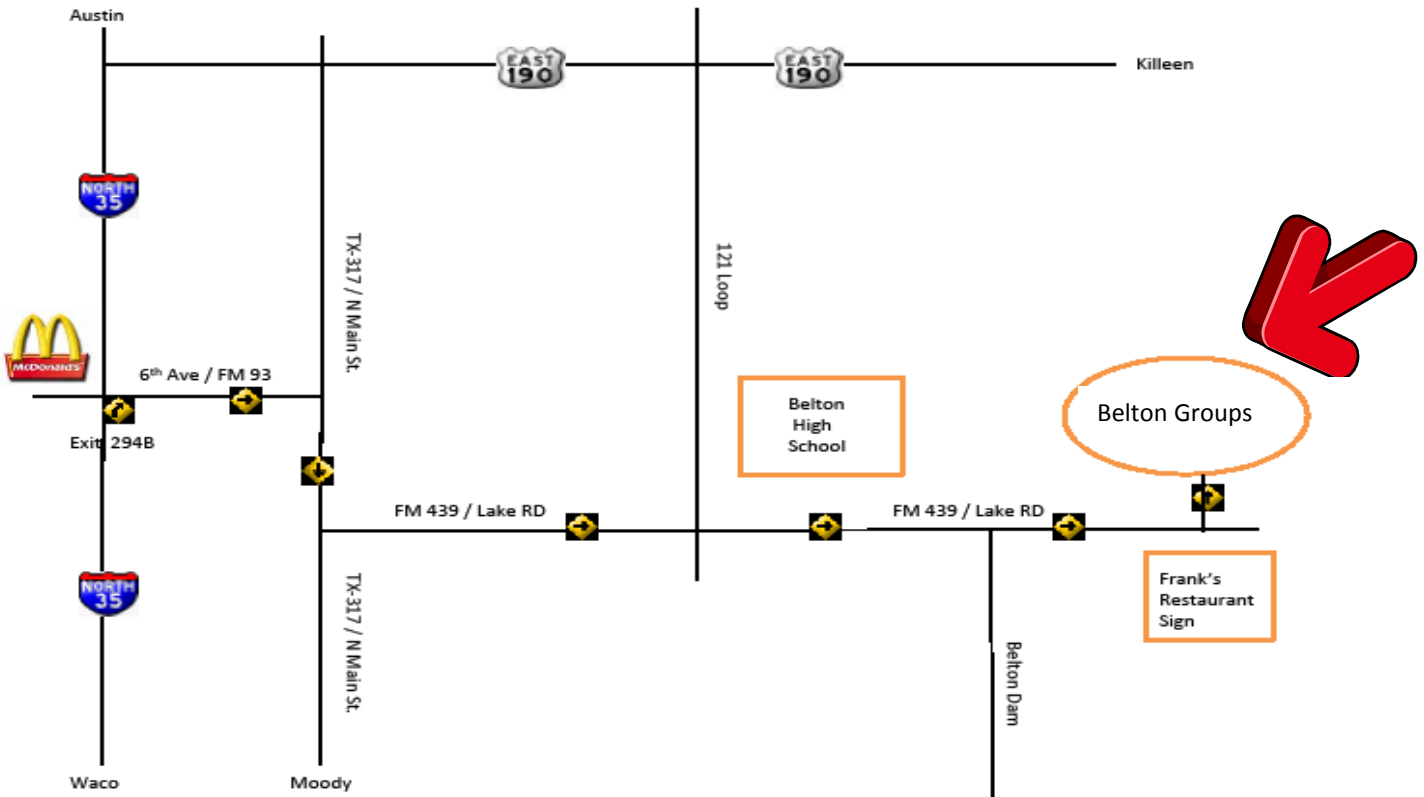

PICNIC

Waco Association of the Deaf

Where: Belton Groups
 FM 439/Lake Road
 Belton, Texas

When: Saturday, May 30, 2009

Time: 4:00 p.m. to ???

Food: Brisket/Chicken/Hot Dog

Cost: \$5.00 each plate, if eat or other plate for other \$5.00.

You will see the sign so you can follow the sign.